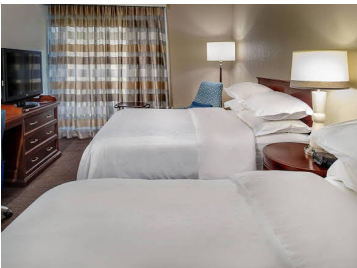

For more information or to reserve a block of rooms at either of our hotels please contact
Patti Miller Patti.miller@swphotels.com or 314-212-2150 by February 4th